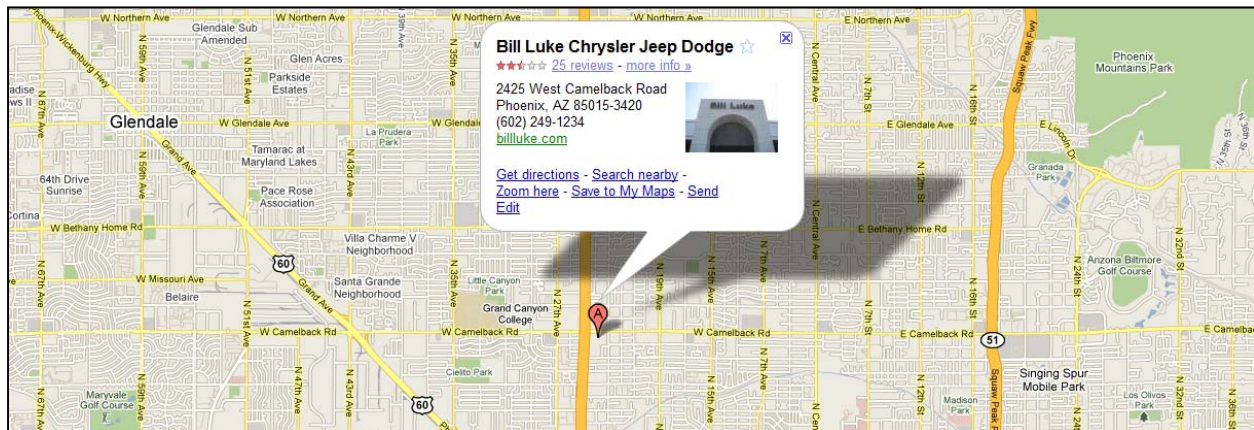

# \$19.95

LOF

includes:

- ★ **Lube & Oil Filter**
- ★ **23 Point Safety Inspection**
- ★ **Car Wash**

Available on most vehicles. 5 quart max. Price does not include tax or environmental fees.

**Bill Luke Chrysler Jeep & Dodge** is located at 2425 W. Camelback Rd in Phoenix, Arizona. Our major crossroads are I-17 and Camelback Road, on the Southeast corner. If your destination is Bill Luke New and Pre-Owned Sales exit I-17 at Camelback Road and proceed east and enter the dealership on your right hand side. If your destination is Bill Luke Body Shop, Parts, Service, or the Cafe, please exit I-17 at Camelback Road and proceed east to 23rd Avenue (stop light). Turn right onto 23rd Avenue and the entrance will be on your right side. If you have any questions about our location please call us at (602) 249-1234.